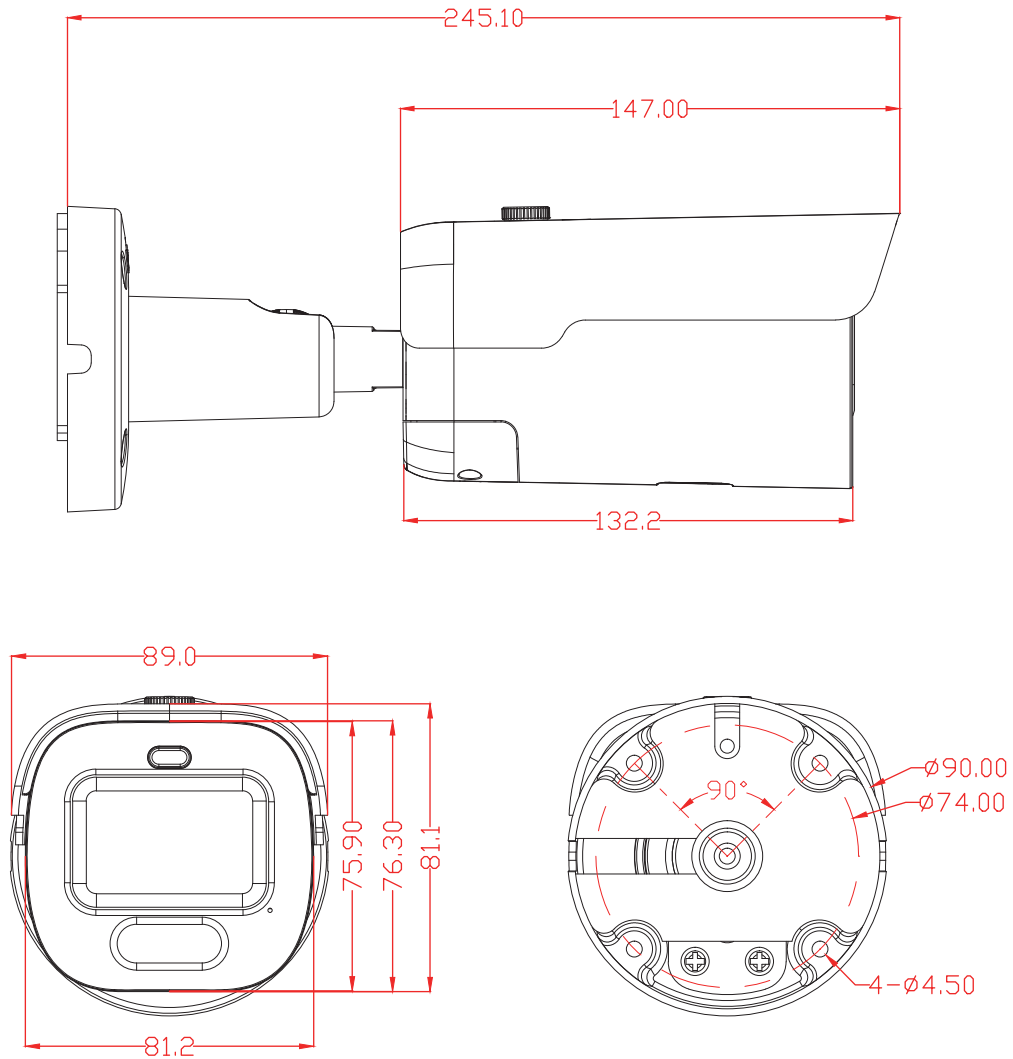

Dimensions (mm)

Optional Accessories